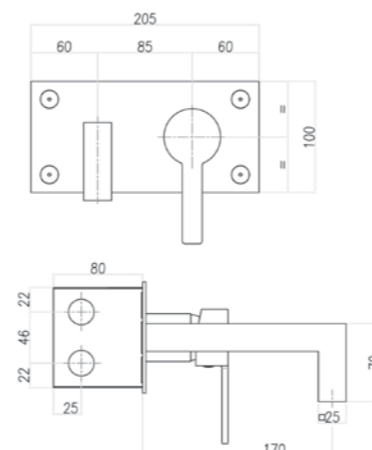

.015 Cromo / Chrome / Chromé € 280,00