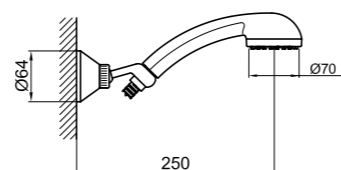

.015 Cromo / Chrome / Chromé € 118,00

AC0389
Box pcs. 12

 Kg. 7,2

Kit supporto doccetta monogetto e flessibile.

Shower set composed of holder, monospray handshower and flex hose.

Garniture de douche composée de support mural, douchette mono-jet et flexible.