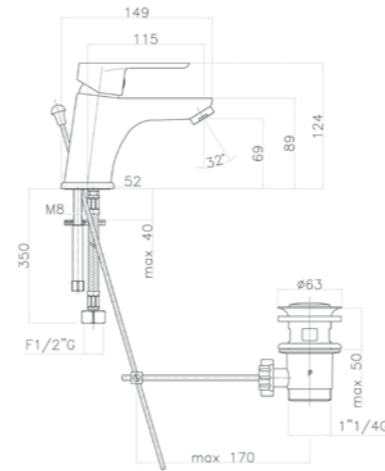

Miscelatore monocomando per lavabo con scarico 1"1/4, flex cm 35.

Single lever wash basin mixer with 1"1/4 pop up waste, flex hoses cm 35.

Mitigeur de lavabo avec vidage automatique 1"1/4, flexibles cm 35.