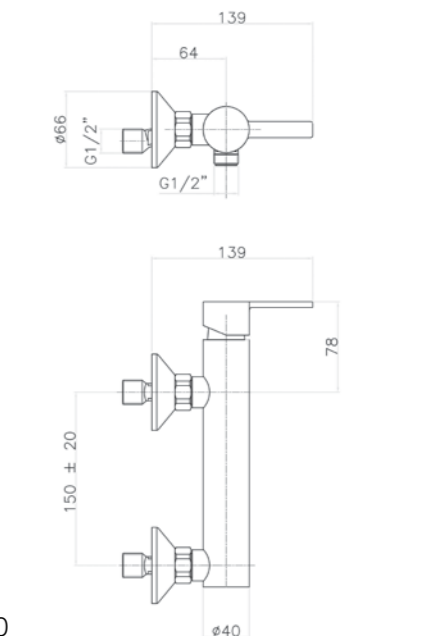

Miscelatore monocomando per doccia esterno, senza flessibile, doccetta e gancio di supporto.

Single lever shower mixer without shower set.

Mitigeur de douche sans garniture de douche.

153 + € 15,00

.015 Cromo / Chrome / Chromé € 136,00