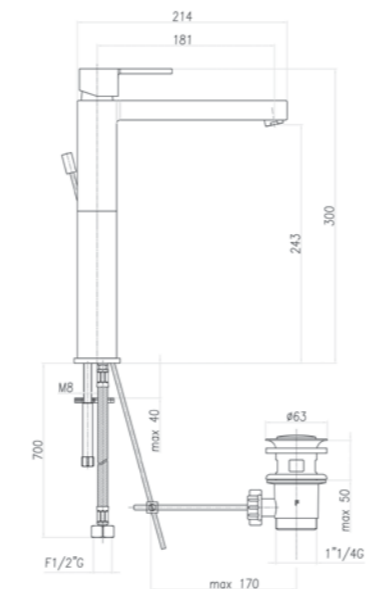

High single lever wash basin mixer, 1"1/4 pop up waste, flex hoses cm 70.

Mitigeur de lavabo, rallonge cm 15, bec long, vidage automatique 1"1/4, flexibles cm 50.

MR830402

.015 Cromo / Chrome / Chromé € 190,00**MR830606**