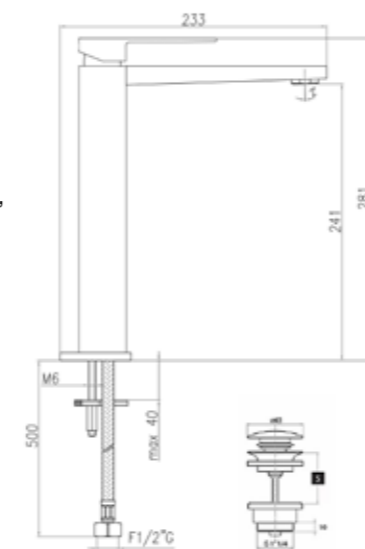

Miscelatore monocomando per lavabo alto con scarico click-clack, flex antitorsione cm 70.

High single lever wash basin mixer, click-clack pop up waste, antitorsion flex hoses cm 70.

Mitigeur de lavabo haut, bec long, vidage click-clack, flexibles antitorsion cm 70.