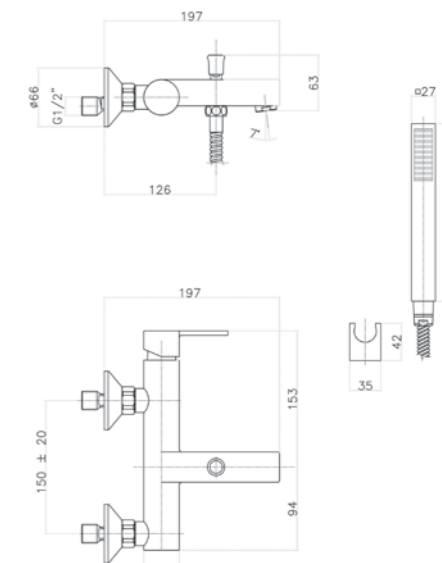

Single lever bath mixer with shower set complete of hose cm 150, monospray handshower and holder.

Mitigeur bain-douche complet de flexible 150 cm, douchette et support mural.

153 + € 15,00

.015 Cromo / Chrome / Chromé € 190,00**MR870102**