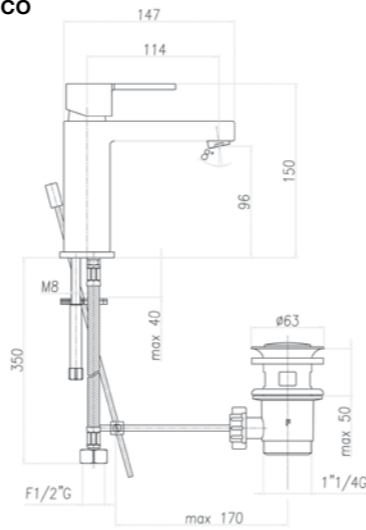

Miscelatore monocomando per lavabo con scarico 1"1/4, flex cm 35.

Single lever wash basin mixer with 1"1/4 pop up waste, flex hoses cm 35.

Mitigeur de lavabo, vidage automatique 1"1/4, flexibles cm 50.

MR830102

.015 Cromo / Chrome / Chromé € 150,00