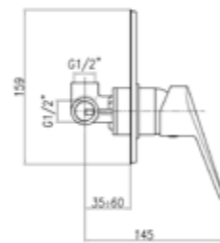

Miscelatore monocomando per doccia incasso, con piastra, senza flessibile, doccetta e gancio.

Concealed single lever shower mixer with cover plate, without shower set.

Mitigeur de douche à encastrer avec rosace, sans garniture de douche.

.015 Cromo / Chrome / Chromé € 65,00

HE860101
Box pcs. 20
Kg. 30,3