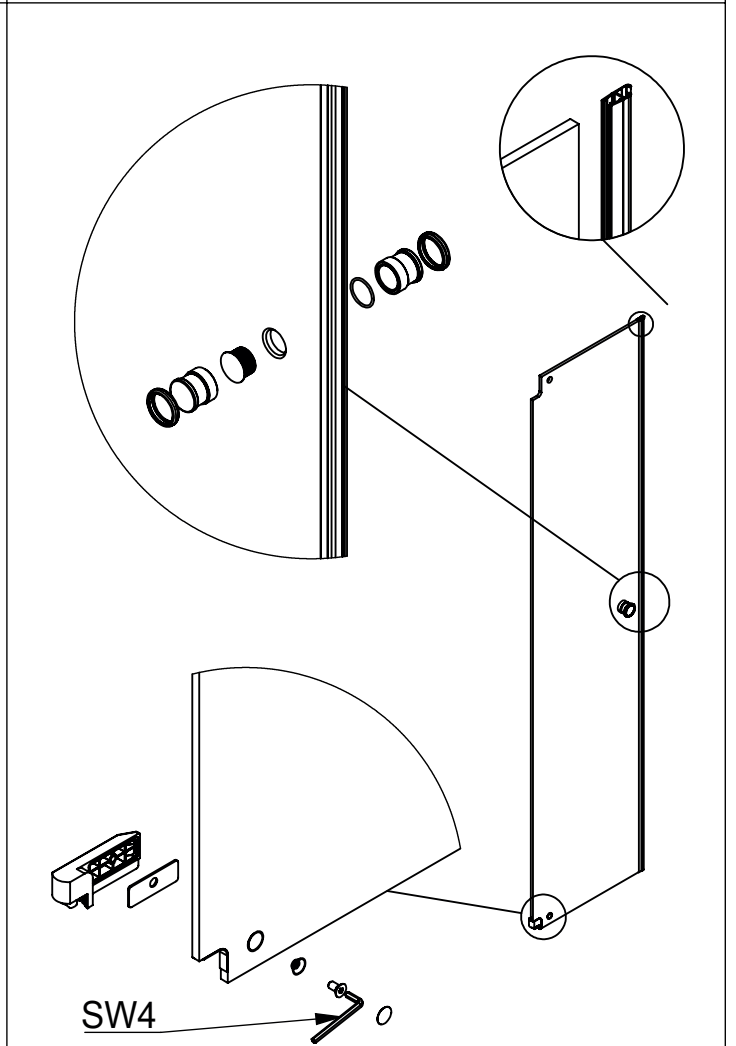

bebo

Eckkabine, 4-teilig

Montageanleitung

Art.-Nr.: BX2020100

- | | | | | | | | | |
|---|---|------------|---|----|---|----|---|----|
|  |  | 8x M6x16 |  | 4x |  | 2x |  | 2x |
|  |  | 8x |  | 2x |  | 2x |  | 2x |
|  |  | 8x |  | 2x |  | 4x |  | 2x |
|  |  | 10x 4,2x38 |  | 2x |  | 8x | | |
|  |  | 10x Ø6x30 |  | 2x | | | | |