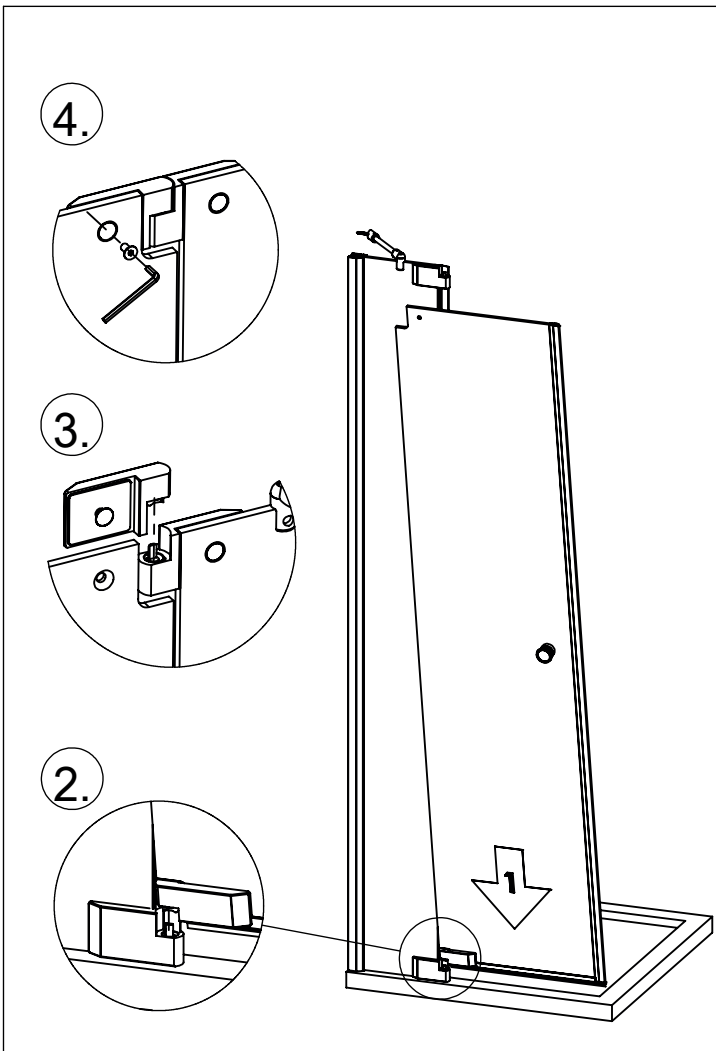

bebo

Eckkabine, 4-teilig

Montageanleitung

Art.-Nr.: BX2020100

- | | | | | | | | | |
|---|---|------------|---|----|---|----|---|----|
|  |  | 8x M6x16 |  | 4x |  | 2x |  | 2x |
|  |  | 8x |  | 2x |  | 2x |  | 2x |
|  |  | 8x |  | 2x |  | 4x |  | 2x |
|  |  | 10x 4,2x38 |  | 2x |  | 8x | | |
|  |  | 10x Ø6x30 |  | 2x | | | | |