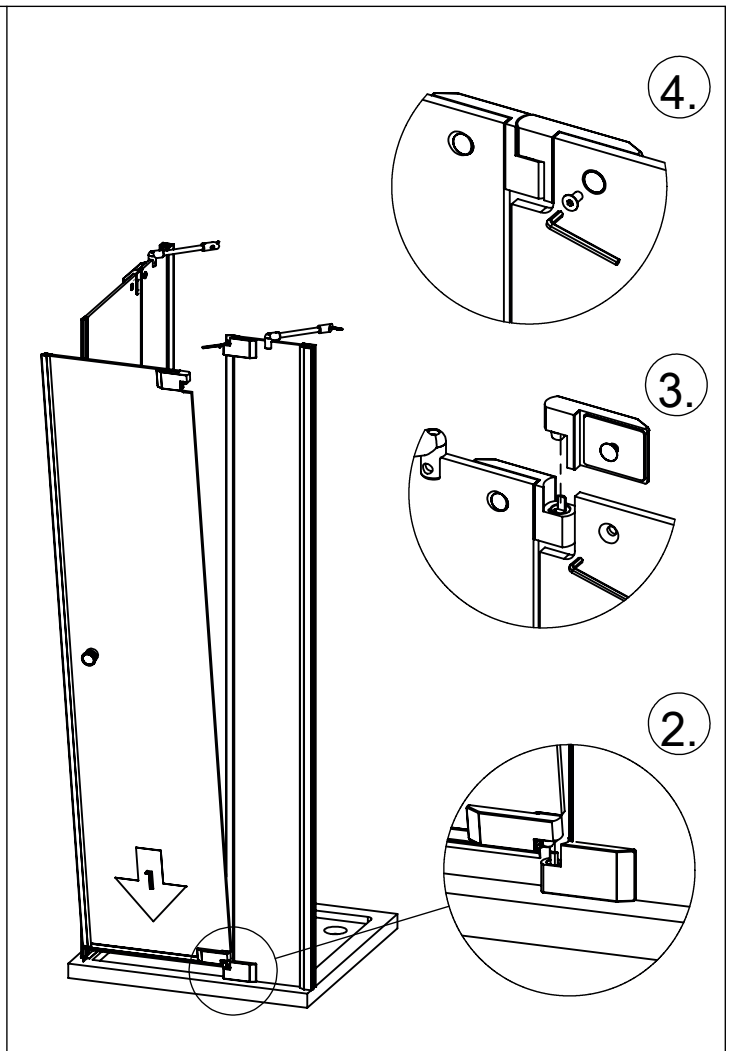

bebo

Eckkabine, 4-teilig

Montageanleitung

Art.-Nr.: BX2020100

- | | | | | | | | | |
|---|---|------------|---|----|---|----|---|----|
|  |  | 8x M6x16 |  | 4x |  | 2x |  | 2x |
|  |  | 8x |  | 2x |  | 2x |  | 2x |
|  |  | 8x |  | 2x |  | 4x |  | 2x |
|  |  | 10x 4,2x38 |  | 2x |  | 8x | | |
|  |  | 10x Ø6x30 |  | 2x | | | | |