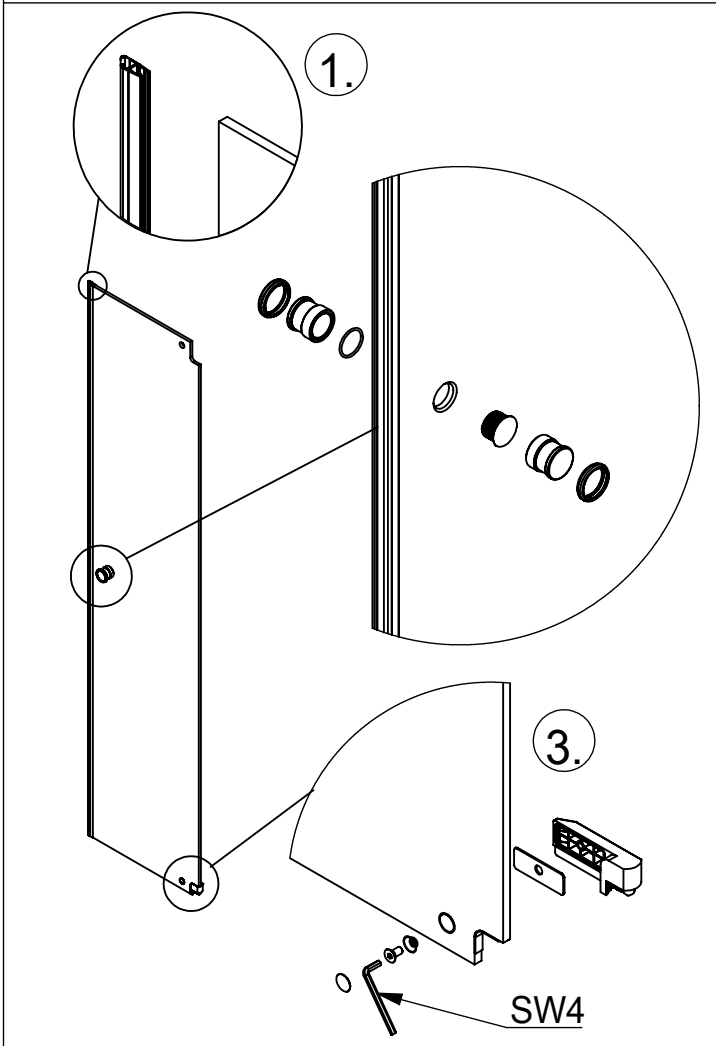

bebo

Eckkabine, 4-teilig

Montageanleitung

Art.-Nr.: BX2020100

- | | | | | | | | | |
|---|---|------------|---|----|---|----|---|----|
|  |  | 8x M6x16 |  | 4x |  | 2x |  | 2x |
|  |  | 8x |  | 2x |  | 2x |  | 2x |
|  |  | 8x |  | 2x |  | 4x |  | 2x |
|  |  | 10x 4,2x38 |  | 2x |  | 8x | | |
|  |  | 10x Ø6x30 |  | 2x | | | | |