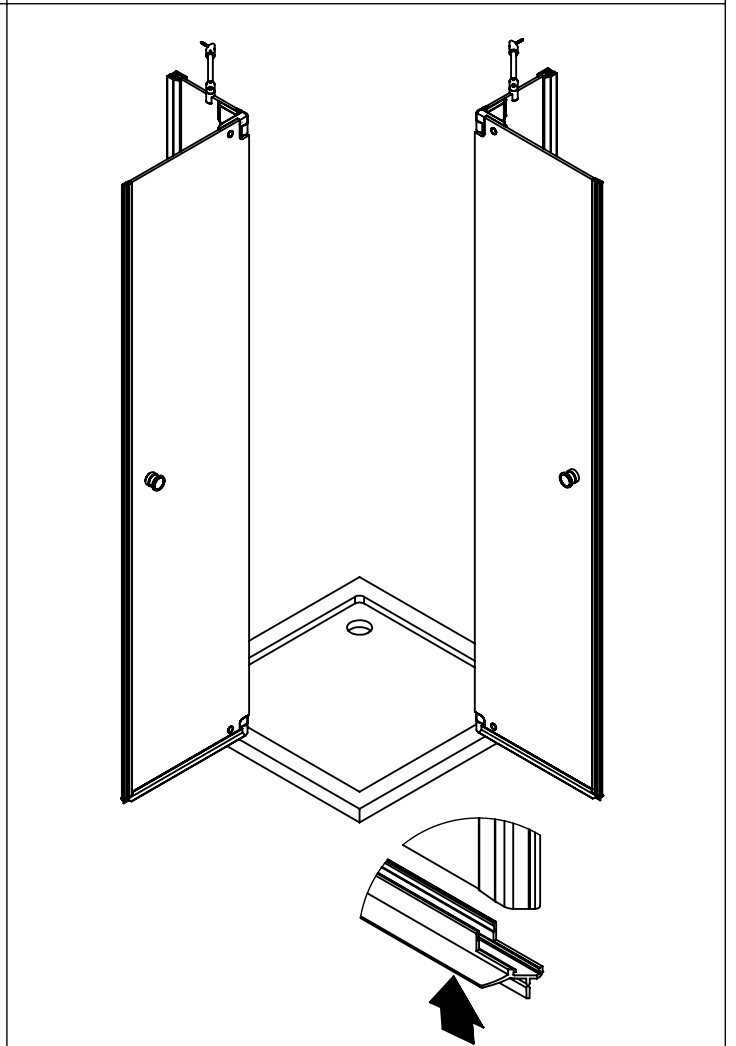

bebo

Eckkabine, 4-teilig

Montageanleitung

Art.-Nr.: BX2020100

- | | | | | | | | | |
|---|---|------------|---|----|---|----|---|----|
|  |  | 8x M6x16 |  | 4x |  | 2x |  | 2x |
|  |  | 8x |  | 2x |  | 2x |  | 2x |
|  |  | 8x |  | 2x |  | 4x |  | 2x |
|  |  | 10x 4,2x38 |  | 2x |  | 8x | | |
|  |  | 10x Ø6x30 |  | 2x | | | | |