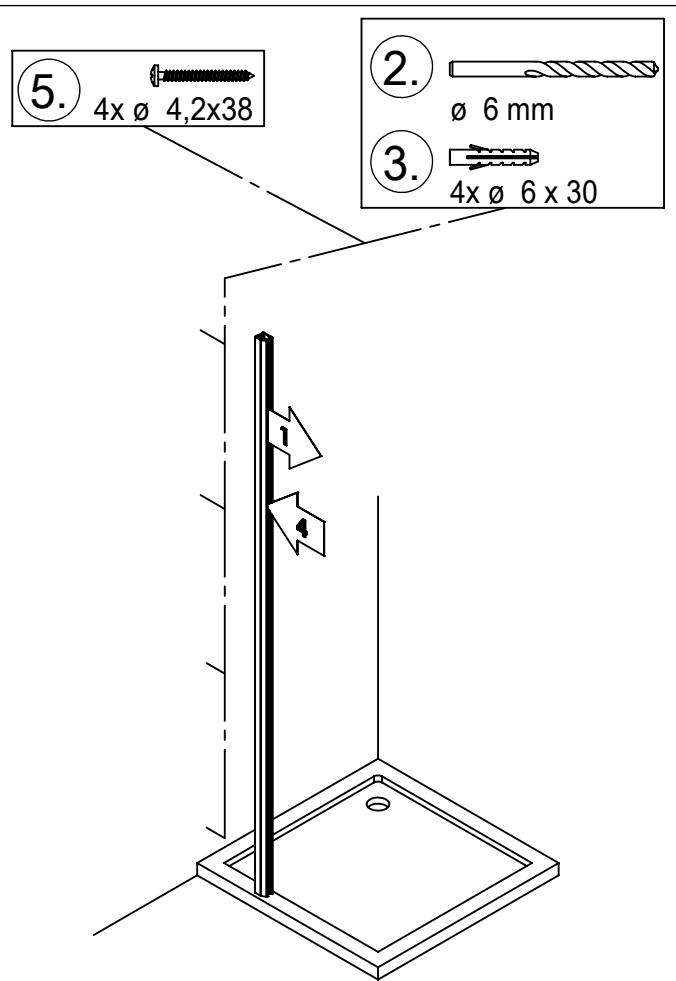

bebo

Eckkabine, 4-teilig

Montageanleitung

Art.-Nr.: BX2020100

- | | | | | | | | | |
|---|---|------------|---|----|---|----|---|----|
|  |  | 8x M6x16 |  | 4x |  | 2x |  | 2x |
|  |  | 8x |  | 2x |  | 2x |  | 2x |
|  |  | 8x |  | 2x |  | 4x |  | 2x |
|  |  | 10x 4,2x38 |  | 2x |  | 8x | | |
|  |  | 10x Ø6x30 |  | 2x | | | | |