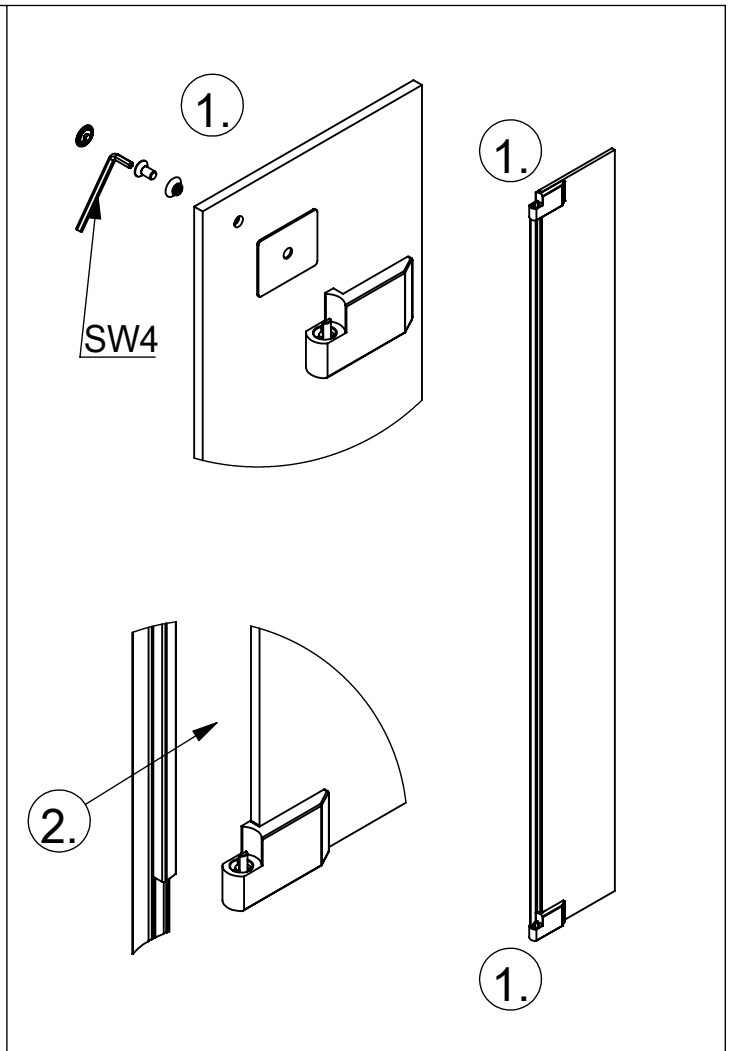

bebo

Eckkabine, 4-teilig

Montageanleitung

Art.-Nr.: BX2020100

- | | | | | | | | | |
|---|---|------------|---|----|---|----|---|----|
|  |  | 8x M6x16 |  | 4x |  | 2x |  | 2x |
|  |  | 8x |  | 2x |  | 2x |  | 2x |
|  |  | 8x |  | 2x |  | 4x |  | 2x |
|  |  | 10x 4,2x38 |  | 2x |  | 8x | | |
|  |  | 10x Ø6x30 |  | 2x | | | | |