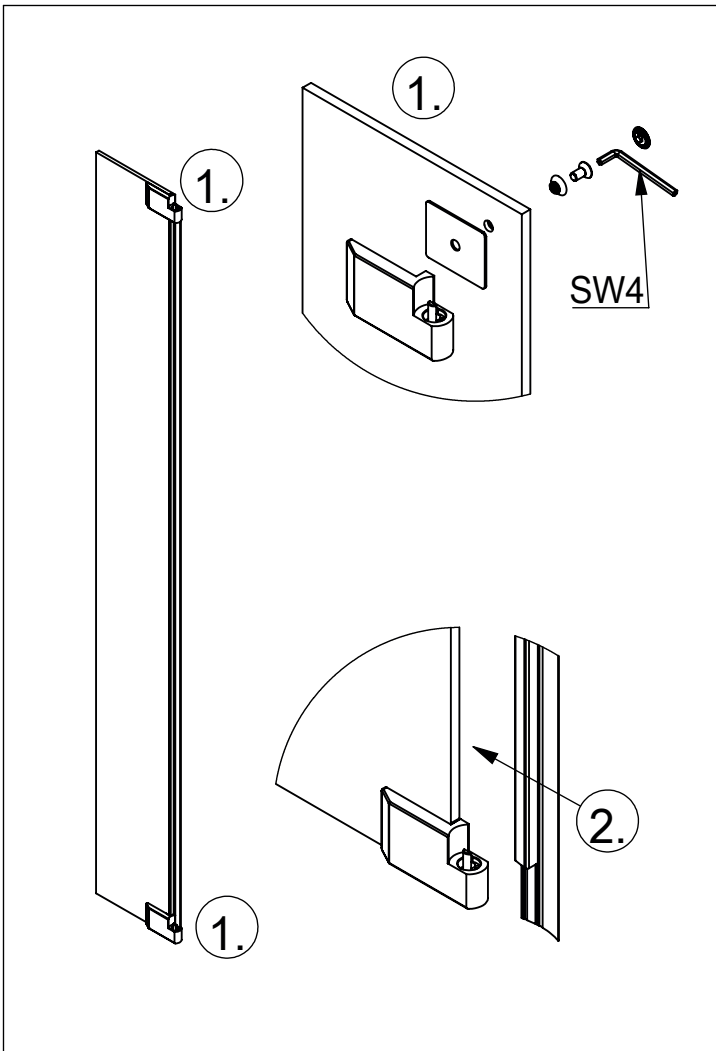

bebo

Eckkabine, 4-teilig

Montageanleitung

Art.-Nr.: BX2020100

- | | | | | | | | | |
|---|---|------------|---|----|---|----|---|----|
|  |  | 8x M6x16 |  | 4x |  | 2x |  | 2x |
|  |  | 8x |  | 2x |  | 2x |  | 2x |
|  |  | 8x |  | 2x |  | 4x |  | 2x |
|  |  | 10x 4,2x38 |  | 2x |  | 8x | | |
|  |  | 10x Ø6x30 |  | 2x | | | | |