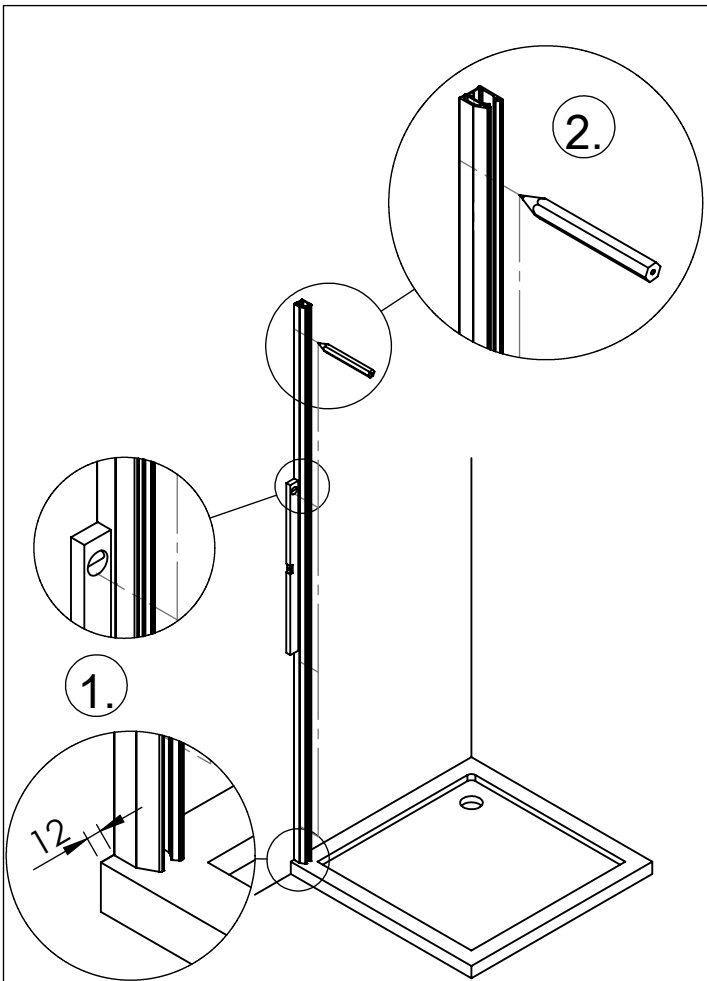

bebo

Eckkabine, 4-teilig

Montageanleitung

Art.-Nr.: BX2020100

- | | | | | | | | | |
|---|---|------------|---|----|---|----|---|----|
|  |  | 8x M6x16 |  | 4x |  | 2x |  | 2x |
|  |  | 8x |  | 2x |  | 2x |  | 2x |
|  |  | 8x |  | 2x |  | 4x |  | 2x |
|  |  | 10x 4,2x38 |  | 2x |  | 8x | | |
|  |  | 10x Ø6x30 |  | 2x | | | | |