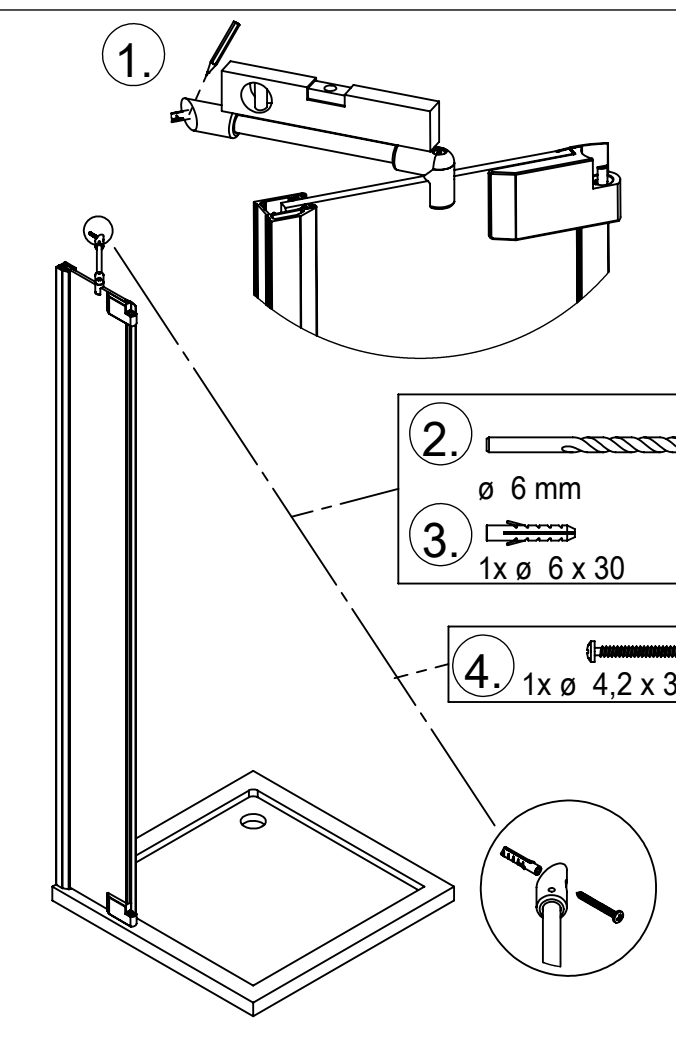

bebo

Eckkabine, 4-teilig

Montageanleitung

Art.-Nr.: BX2020100

- | | | | | | | | | |
|---|---|------------|---|----|---|----|---|----|
|  |  | 8x M6x16 |  | 4x |  | 2x |  | 2x |
|  |  | 8x |  | 2x |  | 2x |  | 2x |
|  |  | 8x |  | 2x |  | 4x |  | 2x |
|  |  | 10x 4,2x38 |  | 2x |  | 8x | | |
|  |  | 10x Ø6x30 |  | 2x | | | | |