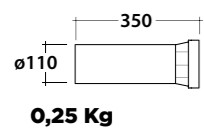

• WC MONOBLOCCO RIMLESS •

Dim.
62x36xh88 cm

Art. **SYN1303R01** Vaso monoblocco s/p + kit fissaggio
Close coupled wc s/p trap + fixing kit included

Peso/Weight
29 Kg

BIANCO WHITE € 409,00

COLORI COLORS € 633,00

Art. **SYN71PF101** Cassetta monoblocco + meccanismo doppio flusso incluso
Cistern for monoblock + dual flush mechanism included

Peso/Weight
13 Kg

BIANCO WHITE € 240,00

COLORI COLORS € 372,00

SCARICO TRASLATO

INSTALLAZIONE FILO MURO
BTW INSTALLATION

Art. **RASCTD** Raccordo per scarico a pavimento regolabile da 6 a 15 cm
Elbow pipe for floor. Adjustable 6/15 cm

€ 35,00

Art. **RASB011** Raccordo per scarico a pavimento regolabile da 19 a 21 cm
Elbow pipe for floor. Adjustable 19/21 cm

€ 24,00

Art. **RAR1** Raccordo per scarico a pavimento regolabile da 16 a 25 cm
Elbow pipe for floor. Adjustable 16/25 cm

€ 35,00

Art. **RASP011** Raccordo per scarico a parete 35 cm
Pipe for wall drain 35 cm

€ 19,00

• BIDET SOSPESO •

Peso/Weight
20,5 Kg

Dim.
52x36xh26 cm

Art. **SYN2201N01** Bidet Sospeso Monoforo
One Hole Wall Hung Bidet

BIANCO WHITE € 315,00

COLORI COLORS € 488,00

• BIDET TERRA •

Peso/Weight
22,5 Kg

Dim.
52x36xh42 cm

Art. **SYN2301N01** Bidet Monoforo + Kit Fissaggio
One Hole Bidet + Fixing Kit Included

BIANCO WHITE € 305,00

COLORI COLORS € 473,00

• COPRIVASO •

Peso/Weight
3 Kg

Art. **C6SYN01** Copriwater termoindurente
Thermosetting seat cover

BIANCO WHITE € 98,00

Art. **C8SYN01** Copriwater termoindurente dispositivo soft close
Thermosetting soft close system seat cover

BIANCO WHITE € 158,00

TAKE↑↓OFF*

Peso/Weight
3 Kg

Art. **C9SYN01** Copriwater termoindurente dispositivo soft close
Thermosetting soft close system seat cover

BIANCO WHITE € 169,00

TAKE↑↓OFF*

COLORI COLORS € 293,00