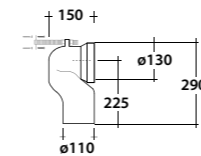

0,30 Kg

Art. **RASB011** | Raccordo per scarico a pavimento regolabile da 20 a 23,5 cm
Elbow pipe for floor. Adjustable 20/23,5 cm

€ **24,00**