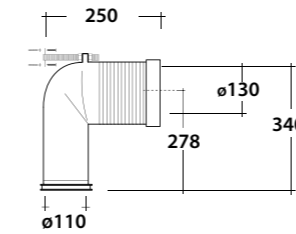

SCARICO TRASLATO

INSTALLAZIONE FILO MURO
BTW INSTALLATION

0,30 Kg

Art. **RASCTD** | Raccordo per scarico a pavimento regolabile
da 7 a 19 cm
Elbow pipe for floor. Adjustable 7/19 cm

€
35,00