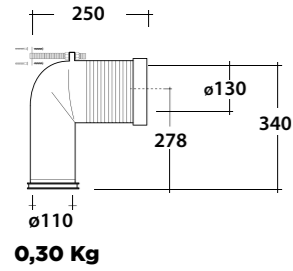

SCARICO TRASLATO

INSTALLAZIONE FILO MURO
BTW INSTALLATION

Art. **RASCTD** Raccordo per scarico a pavimento regolabile da 6 a 15 cm
Elbow pipe for floor. Adjustable 6/15 cm

€ 35,00