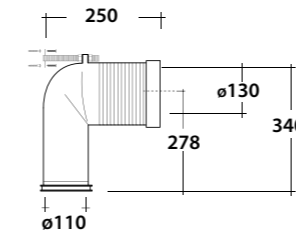

SCARICO TRASLATO

INSTALLAZIONE FILO MURO
BTW INSTALLATION

0,30 Kg

Art.
RASCTD

Raccordo per scarico a pavimento
regolabile da 6 a 15 cm
Elbow pipe for floor. Adjustable 6/15 cm

€
35,00