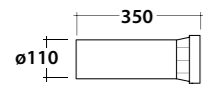

0,25 Kg

Art. **RASPO11** | Raccordo per scarico a parete 35 cm
Pipe for wall drain 35 cm

€
19,00