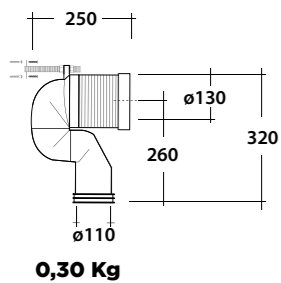

• WC MONOBLOCCO RIMLESS •

Dim.
62x36xh88 cm

Art. **SYN1303R01** Vaso monoblocco s/p + kit fissaggio
Close coupled wc s/p trap + fixing kit included

Peso/Weight
29 Kg

BIANCO WHITE € 409,00

COLORI COLORS € 633,00

Art. **SYN71PF101** Cassetta monoblocco + meccanismo doppio flusso incluso
Cistern for monoblock + dual flush mechanism included

Peso/Weight
13 Kg

BIANCO WHITE € 240,00

COLORI COLORS € 372,00

SCARICO TRASLATO

INSTALLAZIONE FILO MURO
BTW INSTALLATION

Art. **RASCTD** Raccordo per scarico a pavimento regolabile da 6 a 15 cm
Elbow pipe for floor. Adjustable 6/15 cm

€ 35,00

Art. **RASB011** Raccordo per scarico a pavimento regolabile da 19 a 21 cm
Elbow pipe for floor. Adjustable 19/21 cm

€ 24,00

Art. **RAR1** Raccordo per scarico a pavimento regolabile da 16 a 25 cm
Elbow pipe for floor. Adjustable 16/25 cm

€ 35,00

Art. **RASP011** Raccordo per scarico a parete 35 cm
Pipe for wall drain 35 cm

€ 19,00

• BIDET SOSPESO •

Peso/Weight
20,5 Kg

Dim.
52x36xh26 cm

Art. **SYN2201N01** Bidet Sospeso Monoforo
One Hole Wall Hung Bidet

BIANCO WHITE € 315,00

COLORI COLORS € 488,00

• BIDET TERRA •

Peso/Weight
22,5 Kg

Dim.
52x36xh42 cm

Art. **SYN2301N01** Bidet Monoforo + Kit Fissaggio
One Hole Bidet + Fixing Kit Included

BIANCO WHITE € 305,00

COLORI COLORS € 473,00

• COPRIVASO •

Peso/Weight
3 Kg

Art. **C6SYN01** Copriwater termoindurente
Thermosetting seat cover

BIANCO WHITE € 98,00

Art. **C8SYN01** Copriwater termoindurente dispositivo soft close
Thermosetting soft close system seat cover

BIANCO WHITE € 158,00

TAKE↑↓OFF*

Peso/Weight
3 Kg

Art. **C9SYN01** Copriwater termoindurente dispositivo soft close
Thermosetting soft close system seat cover

BIANCO WHITE € 169,00

TAKE↑↓OFF*

COLORI COLORS € 293,00