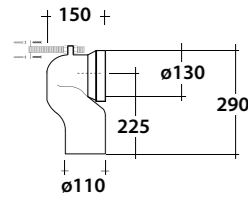

INSTALLAZIONE FILO MURO
BTW INSTALLATION

0,30 Kg

Art. **RASB011** | Raccordo per scarico a pavimento regolabile
da 90 a 100 cm
Elbow pipe for floor. Adjustable 90/100 cm

€
24,00

0,25 Kg

Art. **RASPO11** | Raccordo per scarico a parete 35 cm
Pipe for wall drain 35 cm

€
19,00