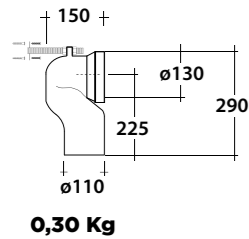

Art. **RASB011** Raccordo per scarico a pavimento regolabile da 19 a 21 cm
Elbow pipe for floor. Adjustable 19/21 cm

€ 24,00