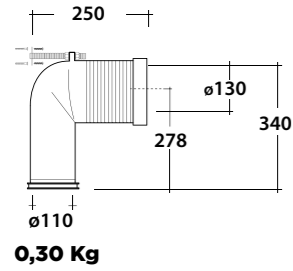

SCARICO TRASLATO
INSTALLAZIONE FILO MURO
BTW INSTALLATION

SOFT SQUARE SHAPE :: TUTTO EVO

Art. **RASCTD** | Raccordo per scarico a pavimento regolabile
da 10 a 14 cm
Elbow pipe for floor. Adjustable 10/14 cm

€
35,00