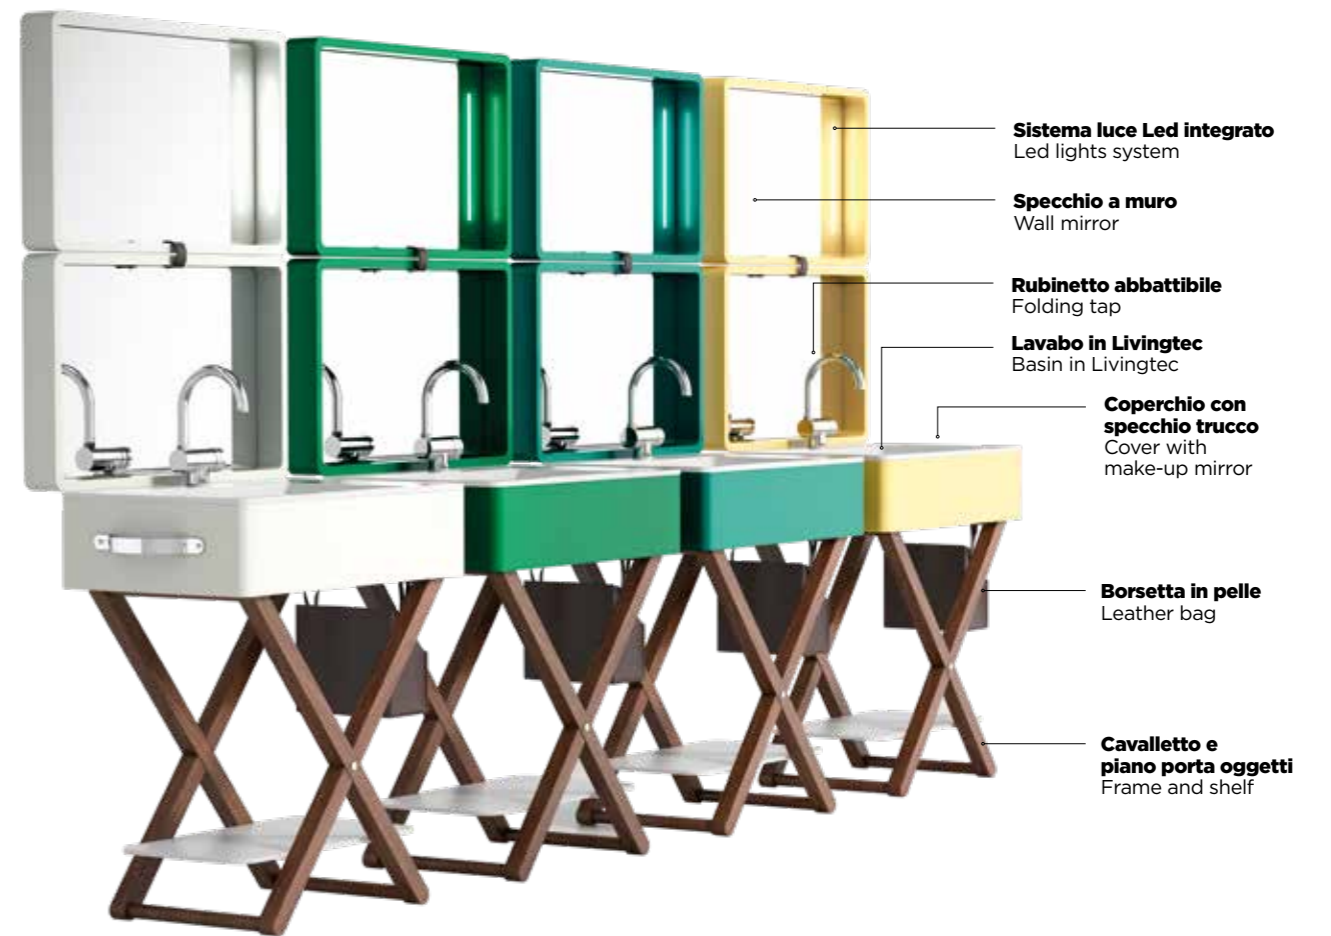

Porta rotolo
Roll-holder

CROMO
CHROME €
106,00

Peso/Weight
0,3 Kg

Art.
VYNPR23

NERO OPACO
MATT BLACK €
121,00

UNA VALIGIA, UN CAVALLETTO...
A suitcase, an easel...

FULL CONCEPT :: MY•BAG

MY•BAG

- **Sistema luce Led integrato**
Led lights system
- **Specchio a muro**
Wall mirror
- **Rubinetto abbattibile**
Folding tap
- **Lavabo in Livingtec**
Basin in Livingtec
- **Coperchio con specchio trucco**
Cover with make-up mirror
- **Borsetta in pelle**
Leather bag
- **Cavalletto e piano porta oggetti**
Frame and shelf